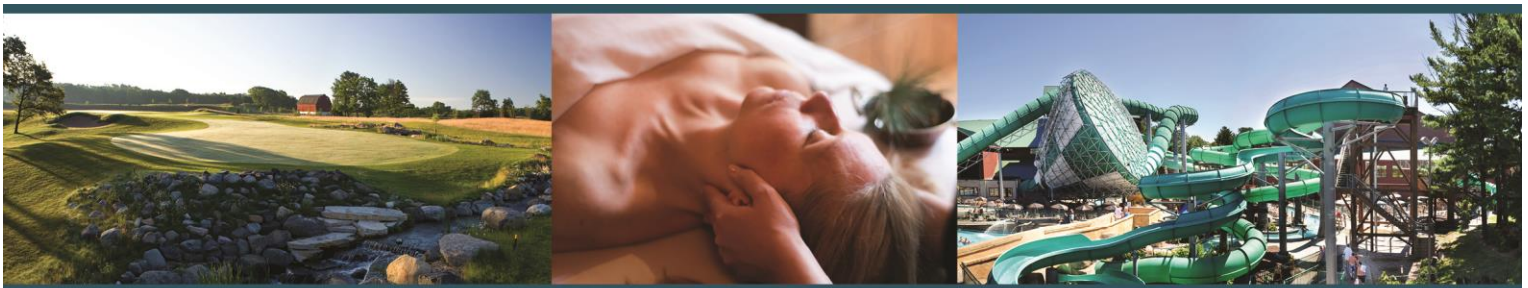

WILDERNESS RESORT WELCOMES:
The Badger State Tractor Pullers Association
2017 Meeting & Banquet

We would like to offer a special rate for your event:

Room Type:	Description:	Date(s) Available:	Nightly Rate*
DQC	Two queen-sized beds with a sleeper sofa	Dec. 1 st & 2 nd , 2017	\$99.00
2 Bedroom Dix	King-sized bed in master, full/twin bunk 2 nd bedroom, kitchen	Dec. 1 st & 2 nd , 2017	\$140.00

America's Largest Waterpark Resort! Located in Wisconsin Dells

Wilderness Hotel | Glacier Canyon Lodge | Wilderness on the Lake | Wild Rock Golf Club | Sundara Spa

800.867.9453     **WildernessResort.com**