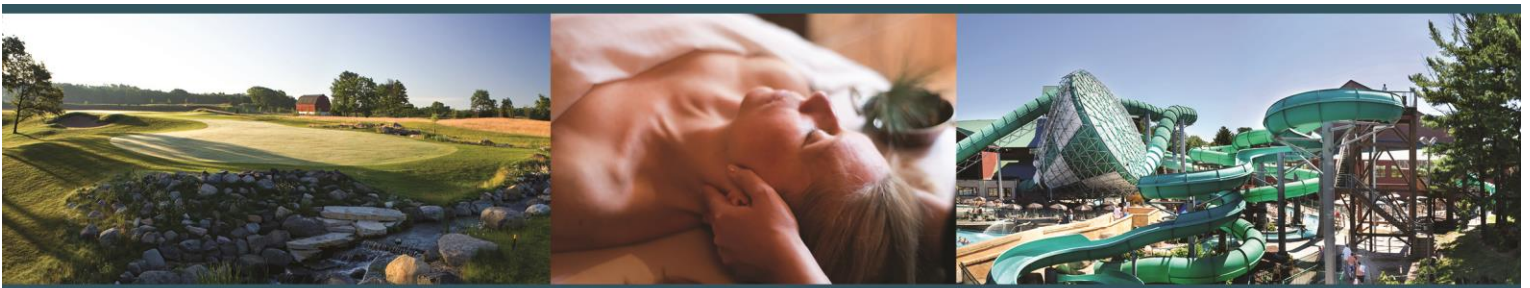

WILDERNESS RESORT WELCOMES:
The Badger State Tractor Pullers Association
2017 Meeting & Banquet

We would like to offer a special rate for your event:

Room Type:	Description:	Date(s) Available:	Nightly Rate*
DQC	Two queen-sized beds with a sleeper sofa	Dec. 1 st & 2 nd , 2017	\$99.00
2 Bedroom Dix	King-sized bed in master, full/twin bunk 2 nd bedroom, kitchen	Dec. 1 st & 2 nd , 2017	\$140.00

America's Largest Waterpark Resort! Located in Wisconsin Dells

Wilderness Hotel | Glacier Canyon Lodge | Wilderness on the Lake | Wild Rock Golf Club | Sundara Spa

800.867.9453 **WildernessResort.com**